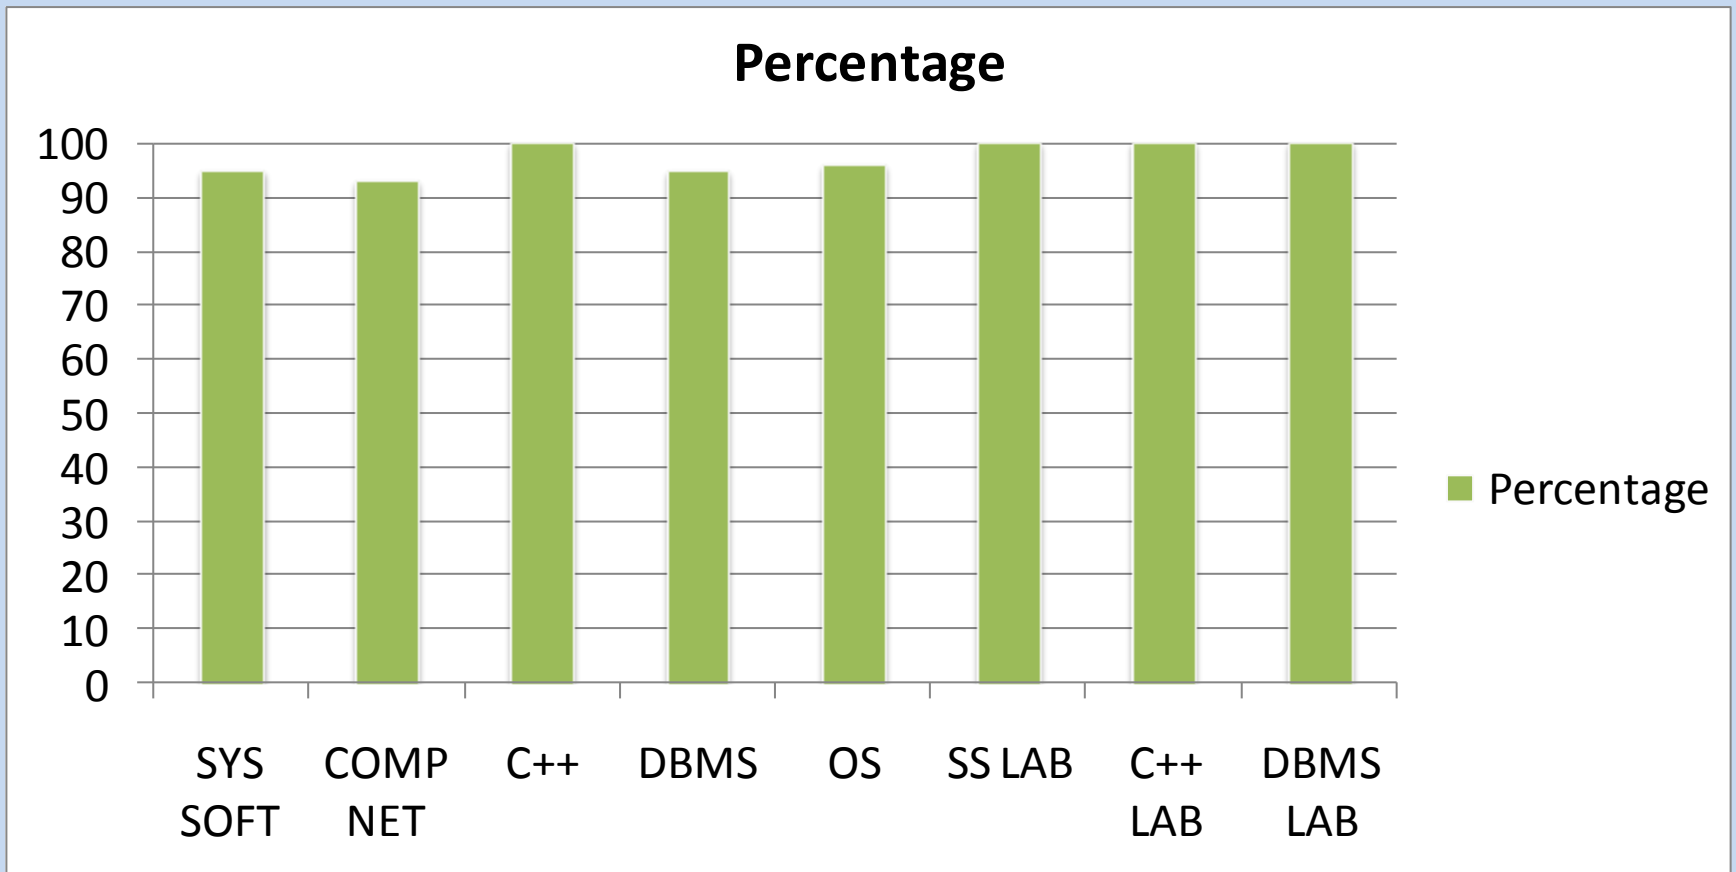

RESULT ANALYSIS
BATCH 2009-2012
Department Of MCA,
MIT, Mysore

VI SEMESTER MCA June 2012

TOTAL PERCENTAGE : 100%

V SEMESTER MCA Dec 2011

TOTAL PERCENTAGE : 64%

IV SEMESTER MCA June 2011

TOTAL PERCENTAGE : 77%

III SEMESTER MCA Dec 2010

TOTAL PERCENTAGE : 86%

II SEMESTER MCA June 2010

TOTAL PERCENTAGE : 55%

I SEMESTER MCA Dec 2009

TOTAL PERCENTAGE : 76.66%