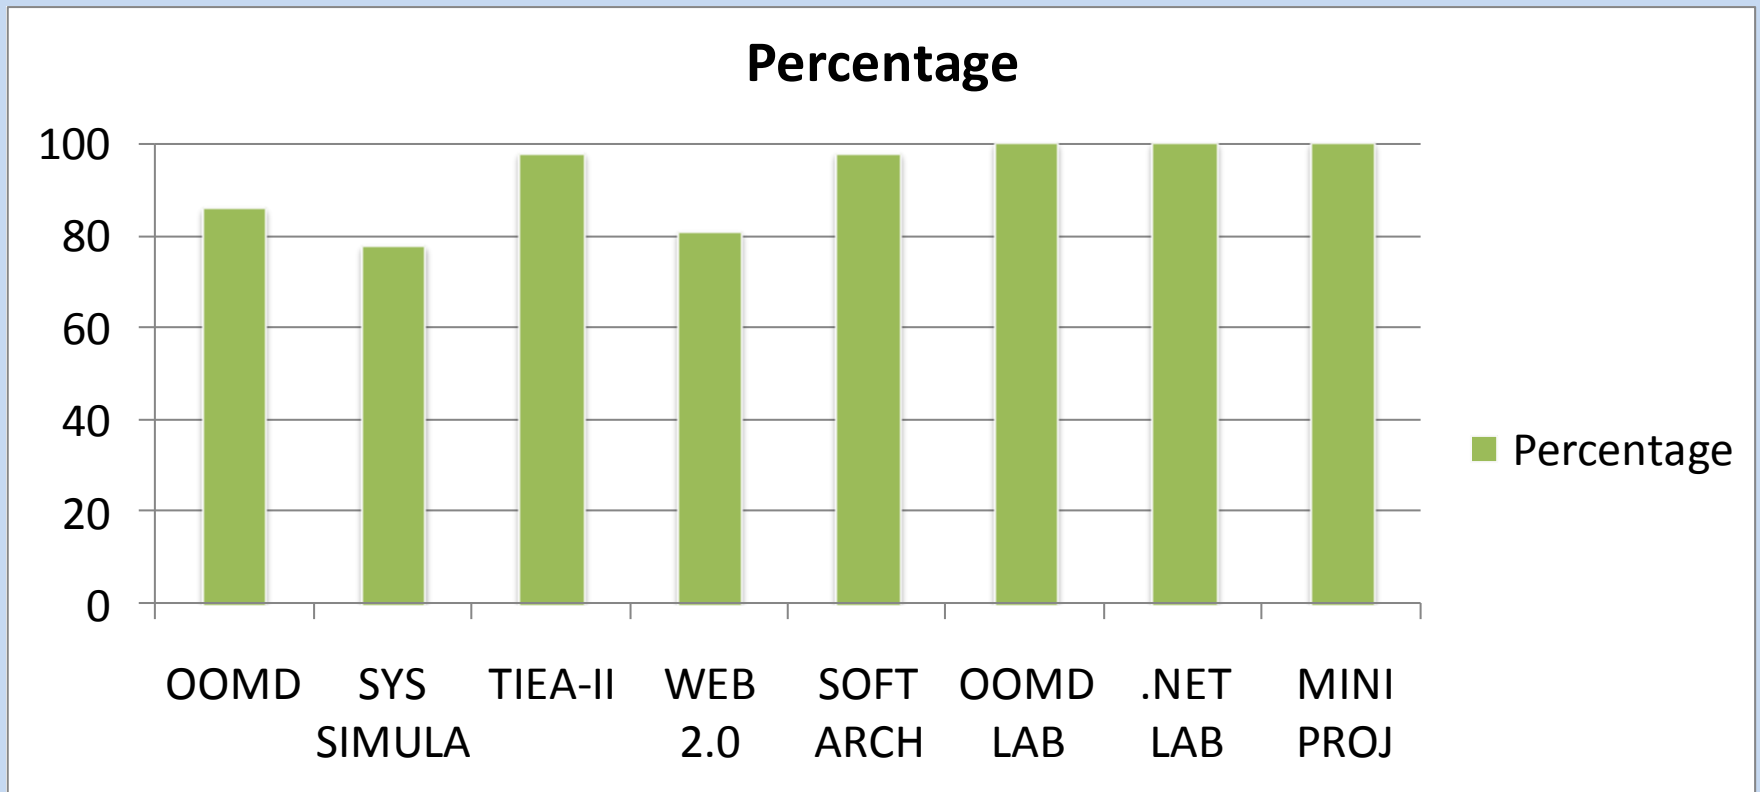

RESULT ANALYSIS
BATCH 2009-2012
Department Of MCA,
MIT, Mysore

VI SEMESTER MCA June 2012

TOTAL PERCENTAGE : 100%

V SEMESTER MCA Dec 2011

TOTAL PERCENTAGE : 64%

IV SEMESTER MCA June 2011

TOTAL PERCENTAGE : 77%