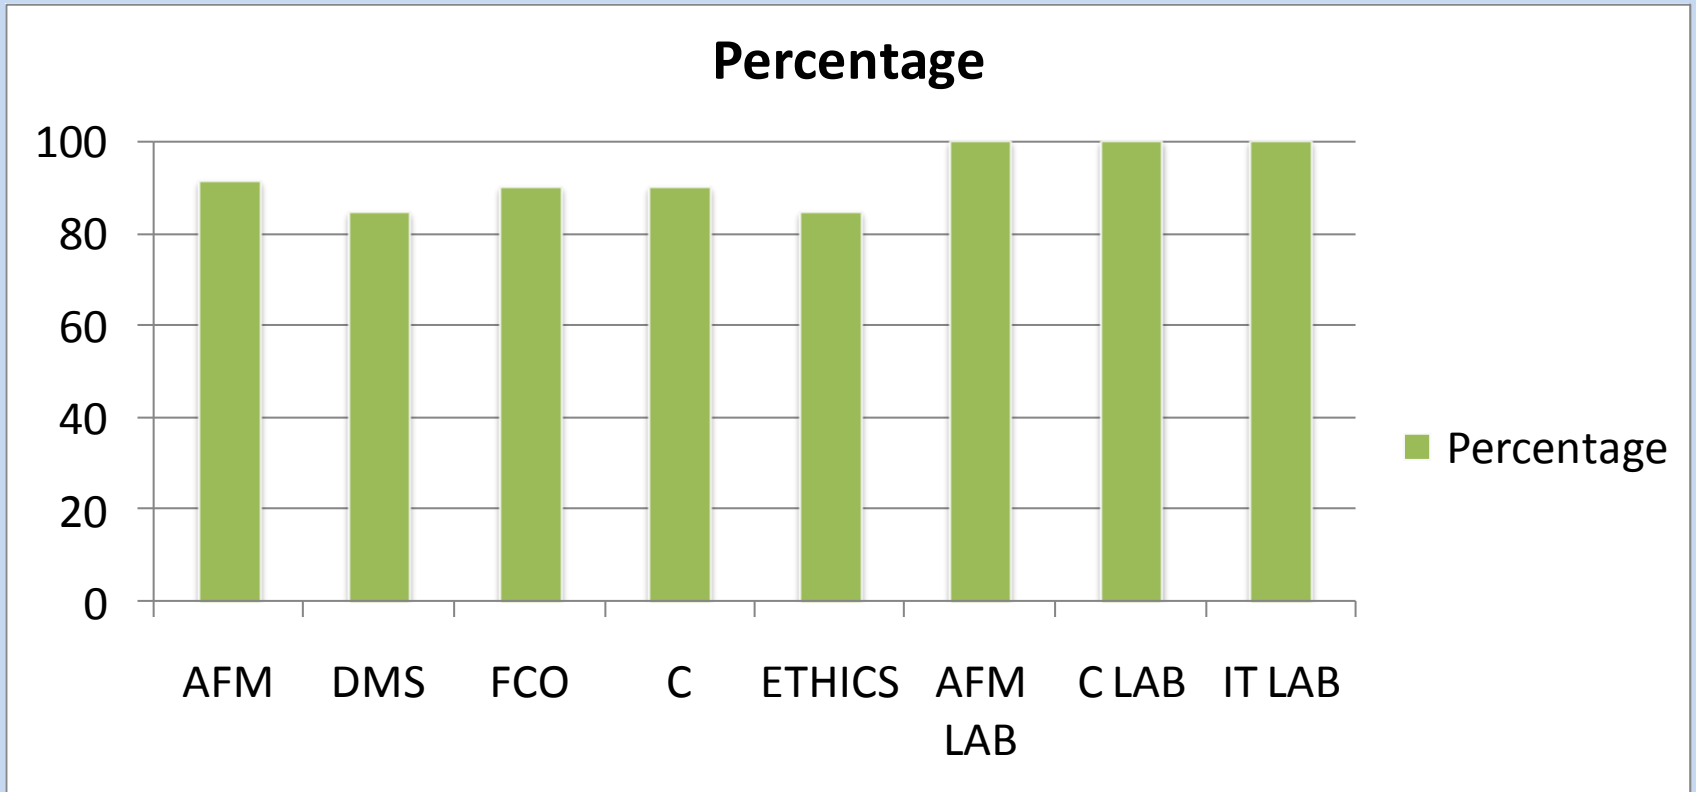

III SEMESTER MCA Dec 2010

TOTAL PERCENTAGE : 86%

II SEMESTER MCA June 2010

TOTAL PERCENTAGE : 55%

I SEMESTER MCA Dec 2009

TOTAL PERCENTAGE : 76.66%