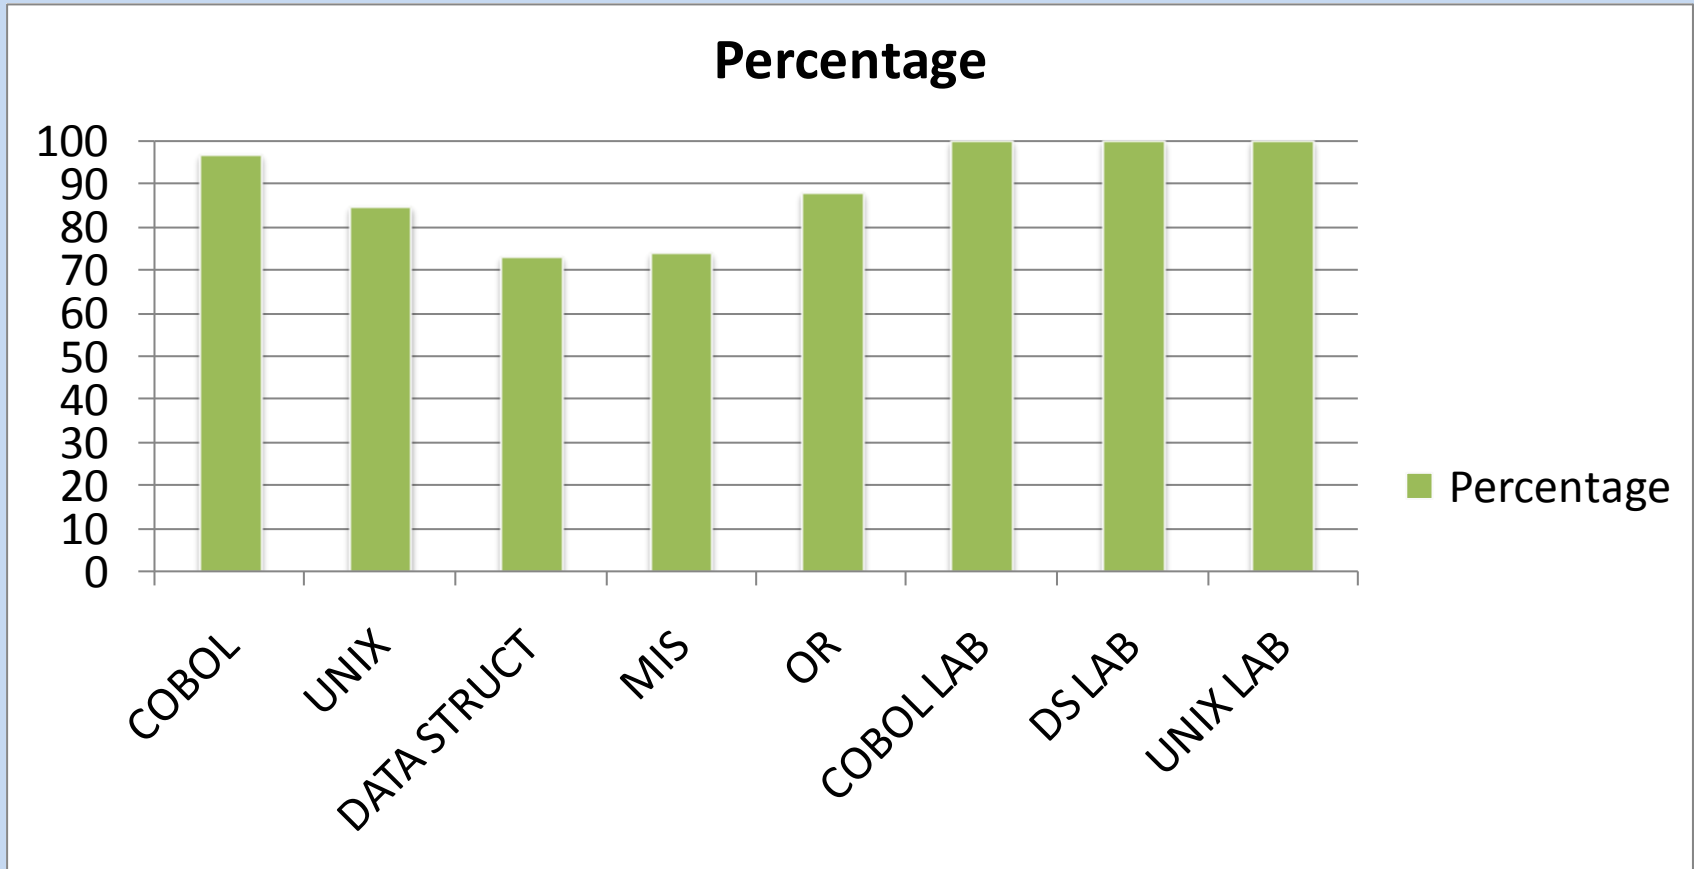

II SEMESTER MCA June 2010

TOTAL PERCENTAGE : 55%