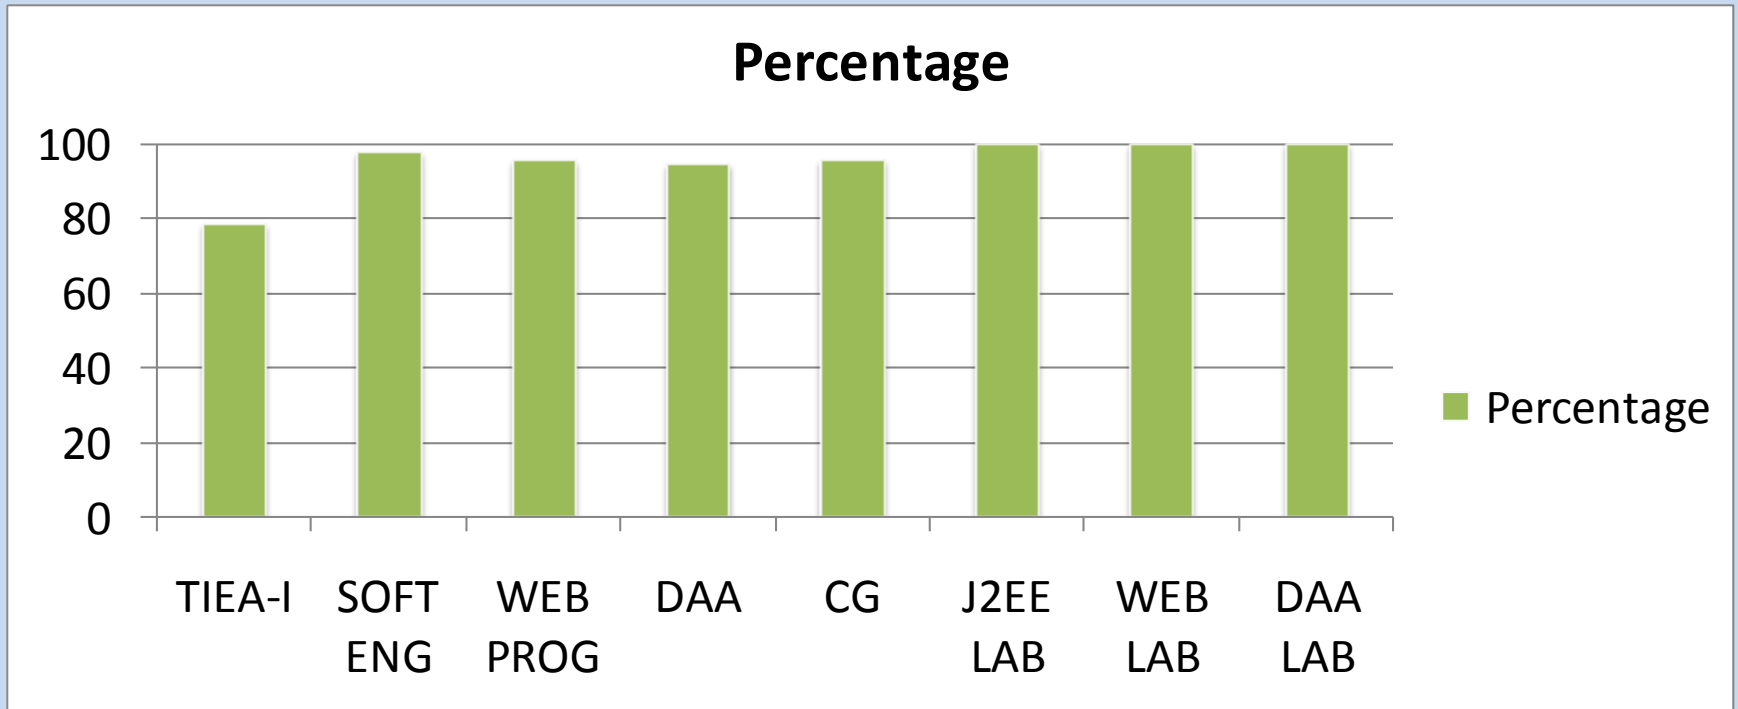

RESULT ANALYSIS
BATCH 2009-2012
Department Of MCA,
MIT, Mysore

VI SEMESTER MCA June 2012

TOTAL PERCENTAGE : 100%

V SEMESTER MCA Dec 2011

TOTAL PERCENTAGE : 64%

IV SEMESTER MCA June 2011

TOTAL PERCENTAGE : 77%