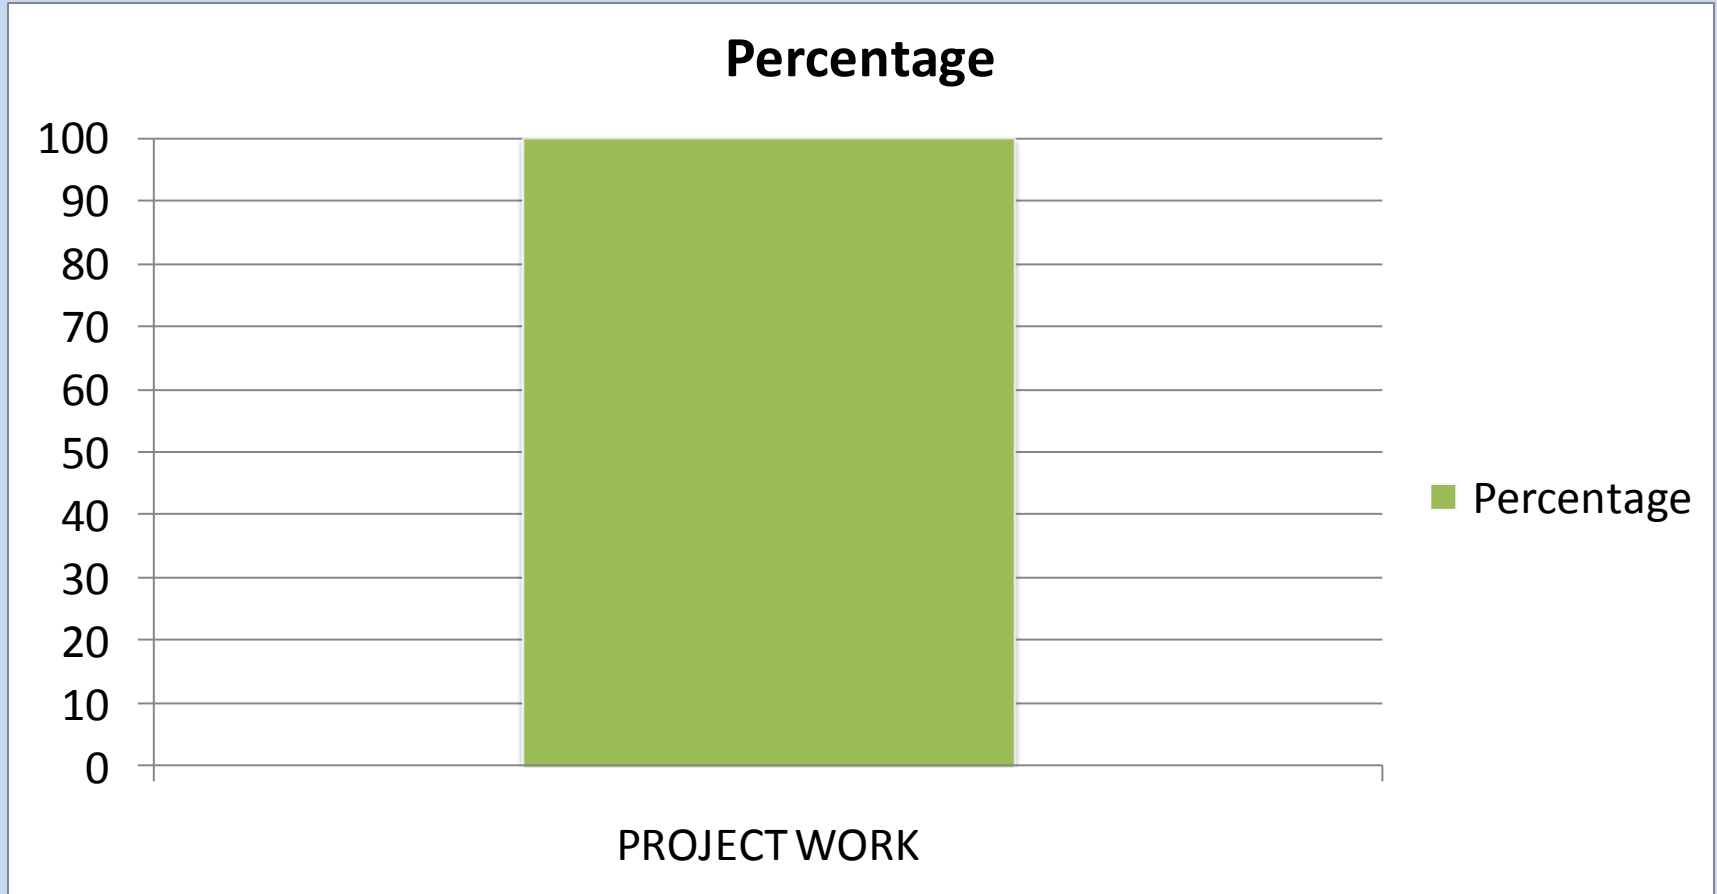

RESULT ANALYSIS
BATCH 2009-2012
Department Of MCA,
MIT, Mysore

VI SEMESTER MCA June 2012

TOTAL PERCENTAGE : 100%

V SEMESTER MCA Dec 2011

TOTAL PERCENTAGE : 64%

IV SEMESTER MCA June 2011

TOTAL PERCENTAGE : 77%