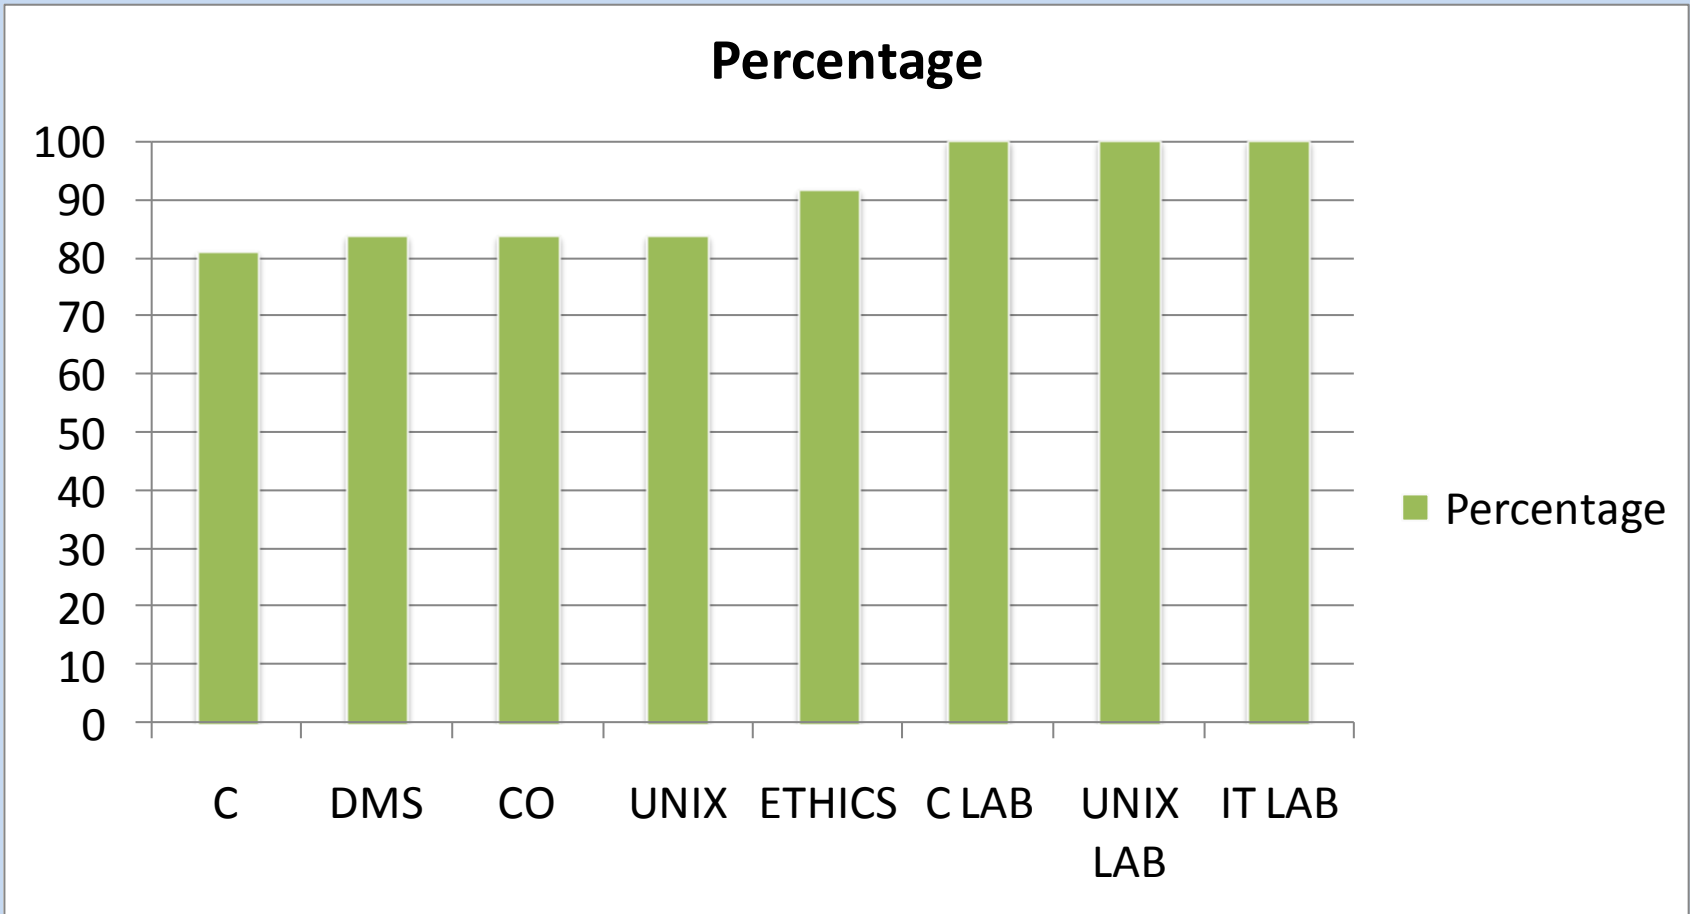

I SEMESTER MCA Dec 2012

TOTAL PERCENTAGE : 70%