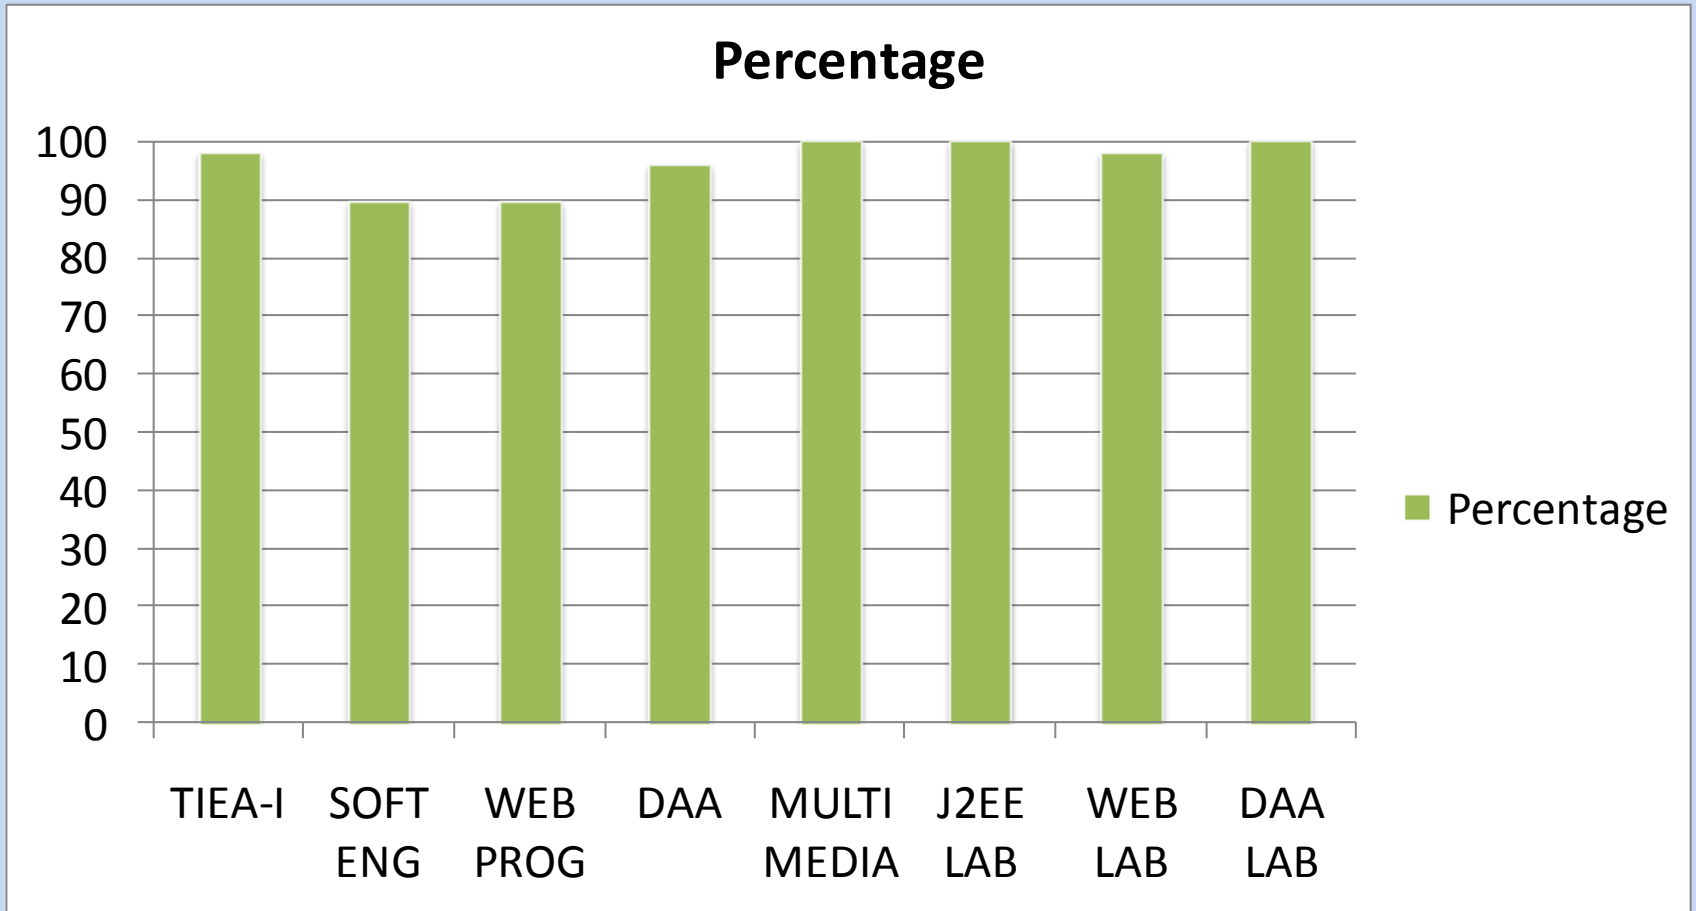

RESULT ANALYSIS
BATCH 2012-2015
Department Of MCA,
MIT, Mysore

IV SEMESTER MCA June 2014

TOTAL PERCENTAGE : 83.67%

III SEMESTER MCA Dec 2013

TOTAL PERCENTAGE : 96.25%

II SEMESTER MCA June 2013

TOTAL PERCENTAGE : 70%