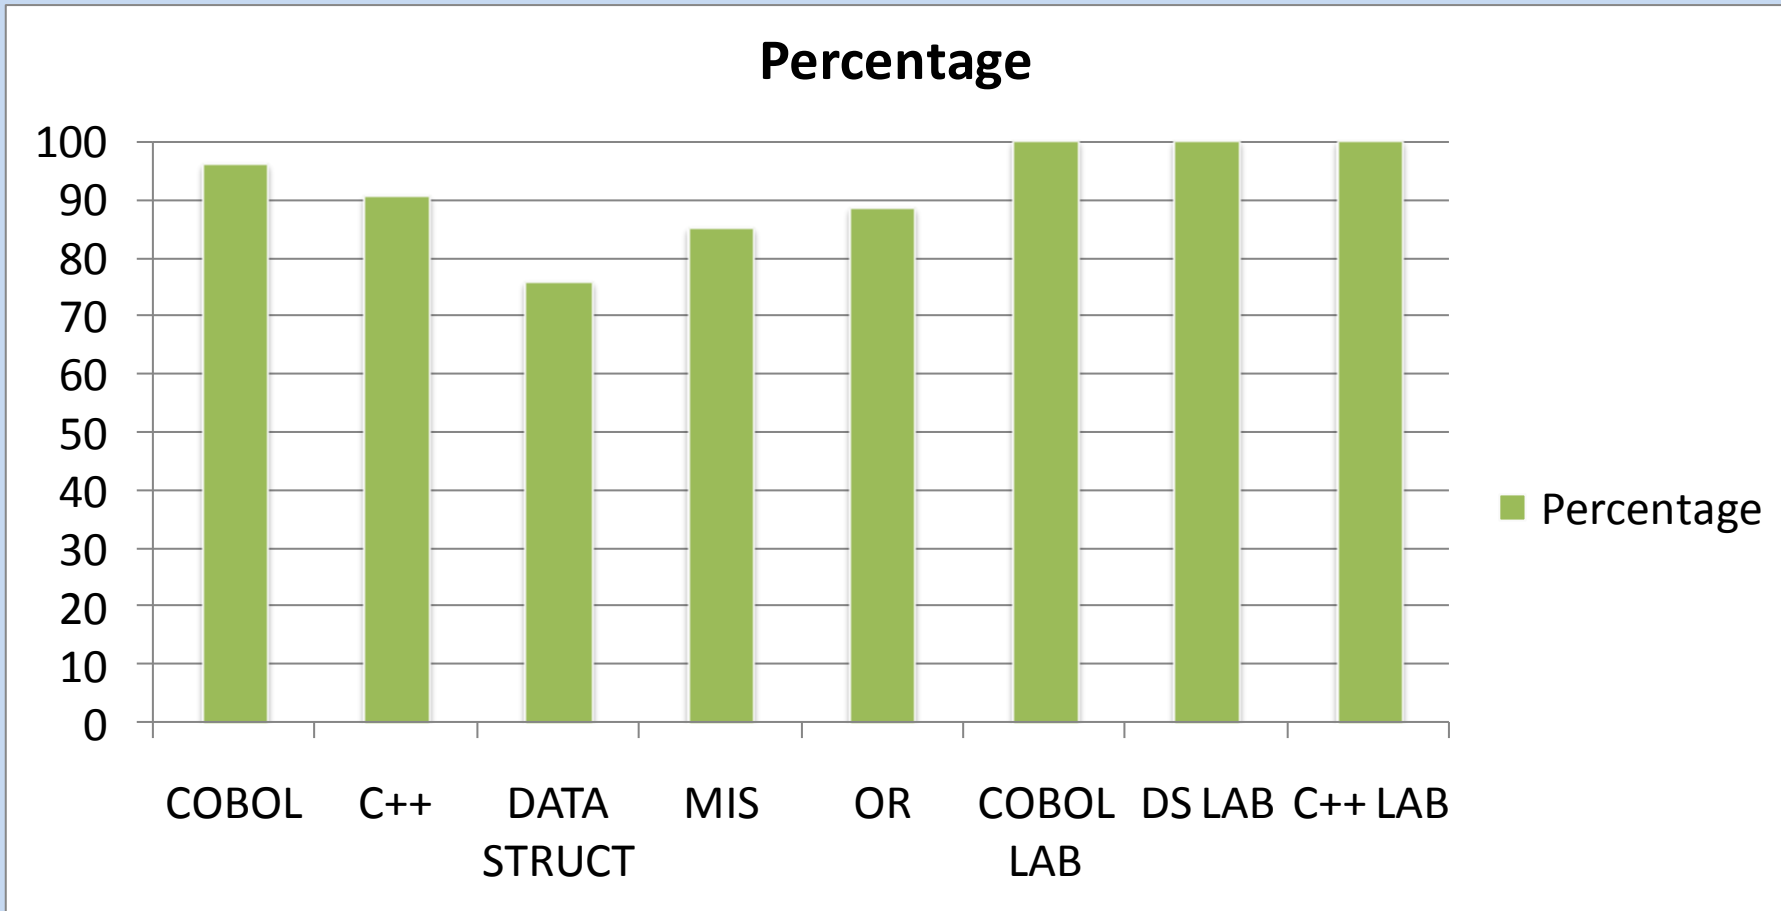

RESULT ANALYSIS
BATCH 2012-2015
Department Of MCA,
MIT, Mysore

IV SEMESTER MCA June 2014

TOTAL PERCENTAGE : 83.67%

III SEMESTER MCA Dec 2013

TOTAL PERCENTAGE : 96.25%

II SEMESTER MCA June 2013

TOTAL PERCENTAGE : 70%