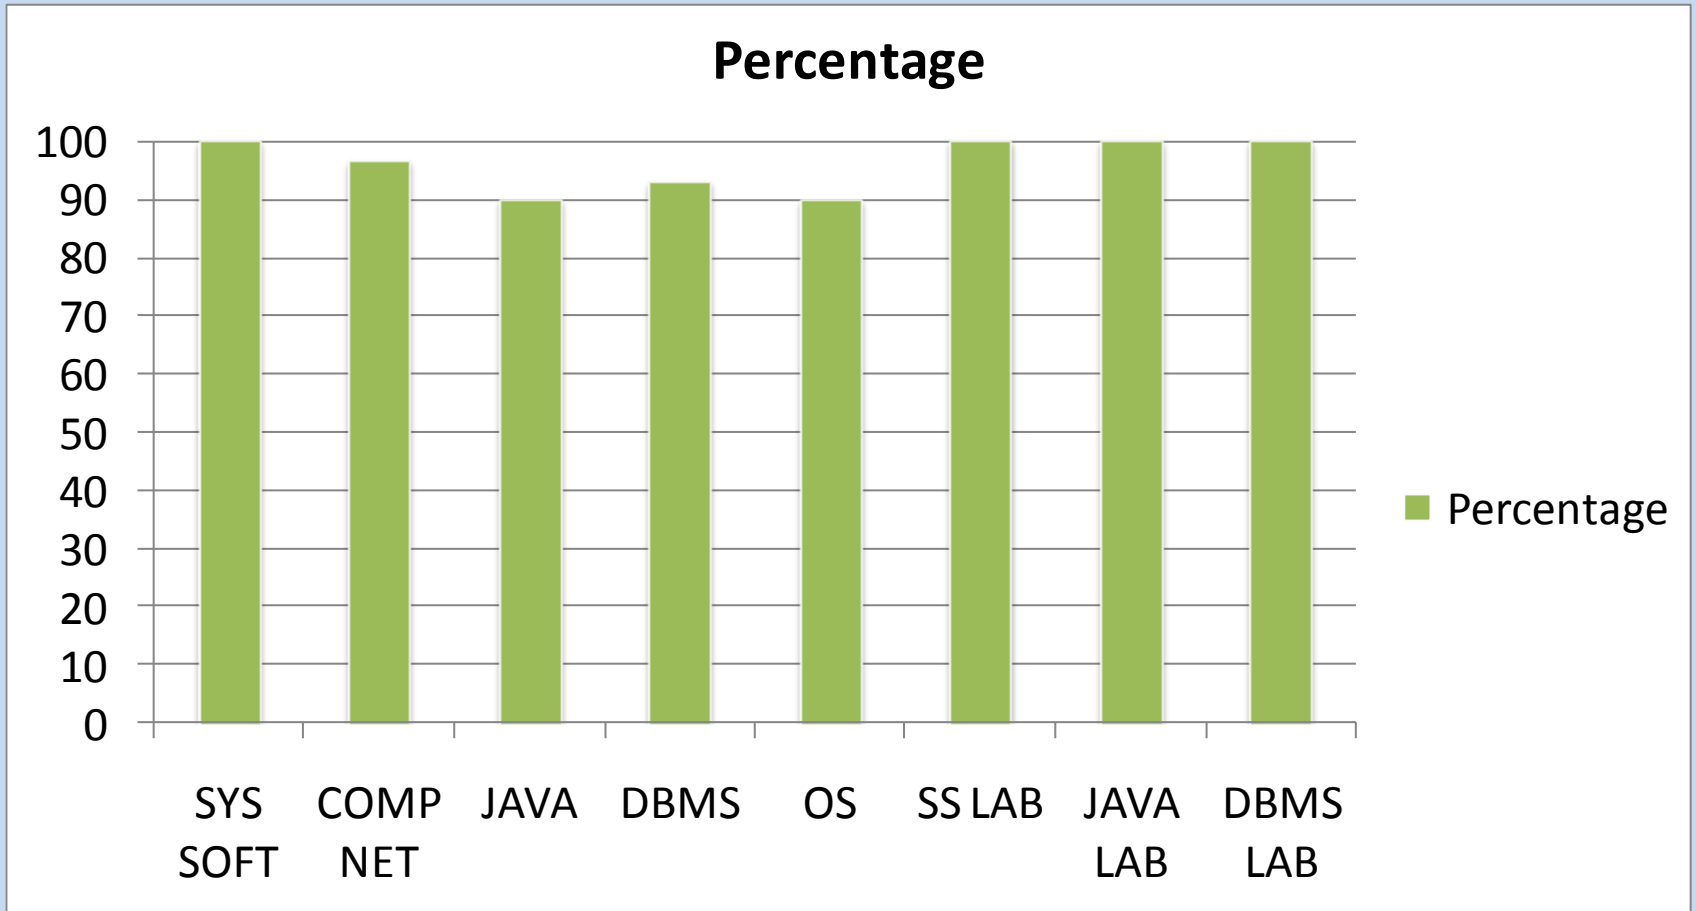

RESULT ANALYSIS
BATCH 2012-2015
Department Of MCA,
MIT, Mysore

IV SEMESTER MCA June 2014

TOTAL PERCENTAGE : 83.67%

III SEMESTER MCA Dec 2013

TOTAL PERCENTAGE : 96.25%

II SEMESTER MCA June 2013

TOTAL PERCENTAGE : 70%