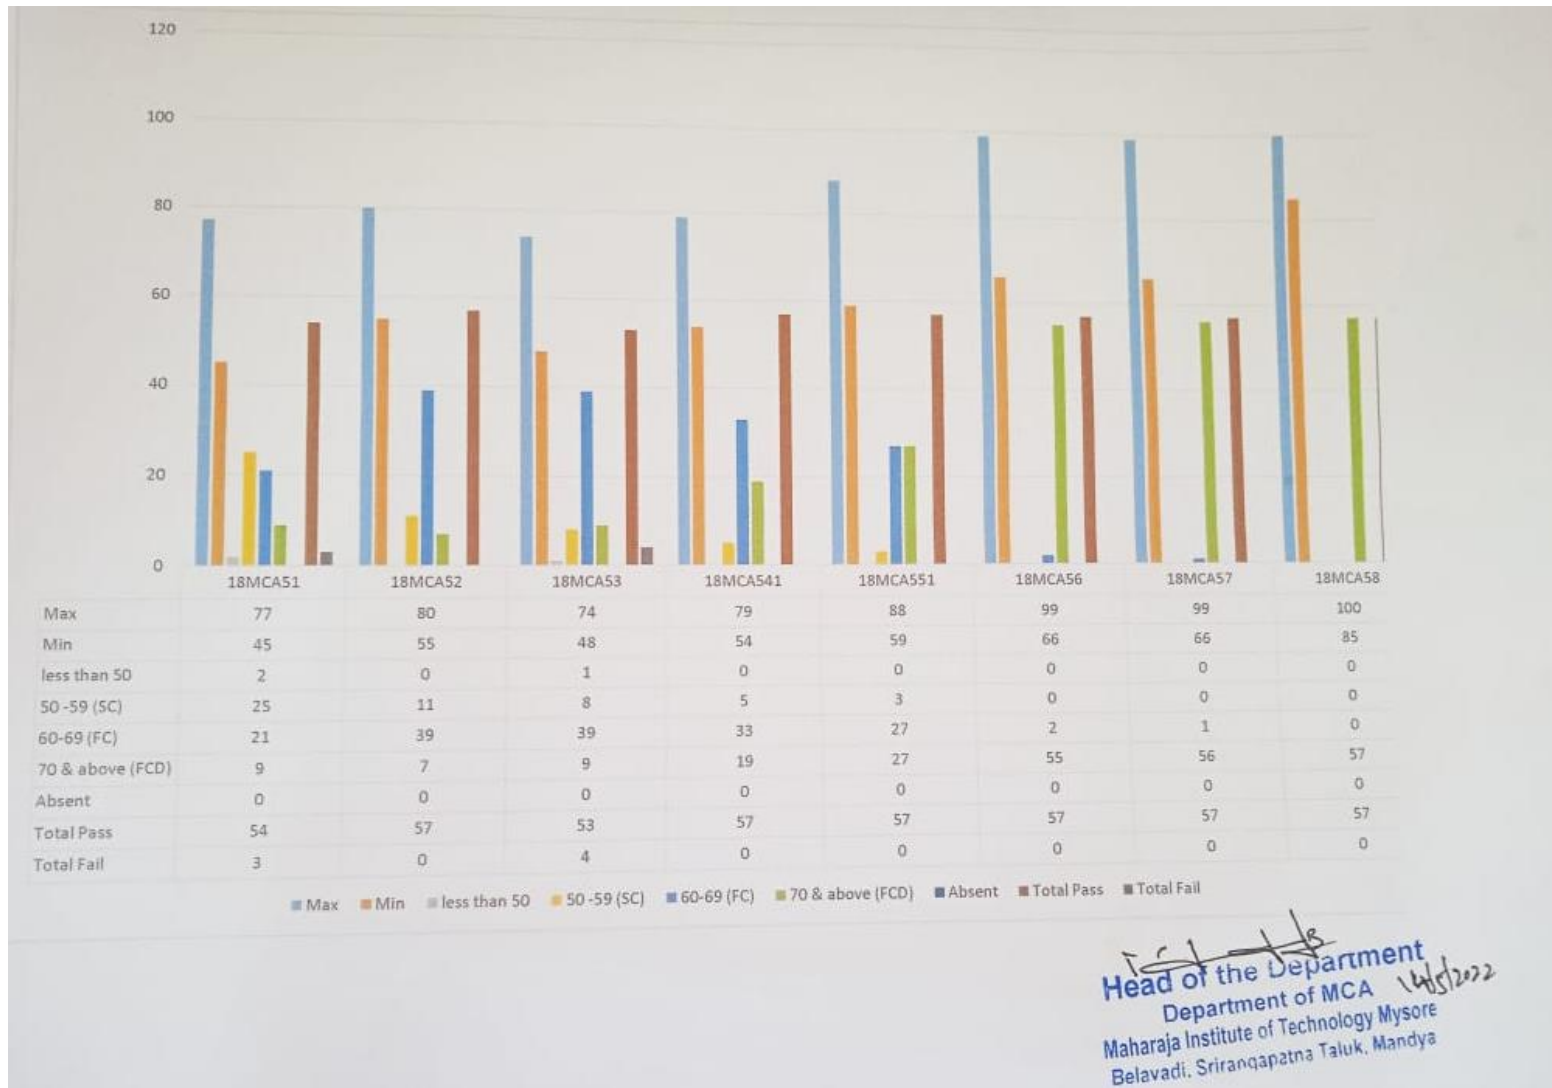

MAHARAJA INSTITUTE OF TECHNOLOGY MYSORE
BELAWADI, SRIRANGAPATNA TQ, MANDYA -571477
DEPARTMENT OF MCA

MAHARAJA INSTITUTE OF TECHNOLOGY MYSORE
BELAWADI, SRIRANGAPATNA TQ, MANDYA -571477
DEPARTMENT OF MCA

Result Analysis of V semester 2021-22(ODD)

Total No. of Students	57
No. of Absentees	0
No. of FCDs	48
No. of FCs	3
No. of SCs	0
No. of Just Pass	0
No. of Pass	51
No. of Fails	6
Pass %	89.47
Fail %	10.53