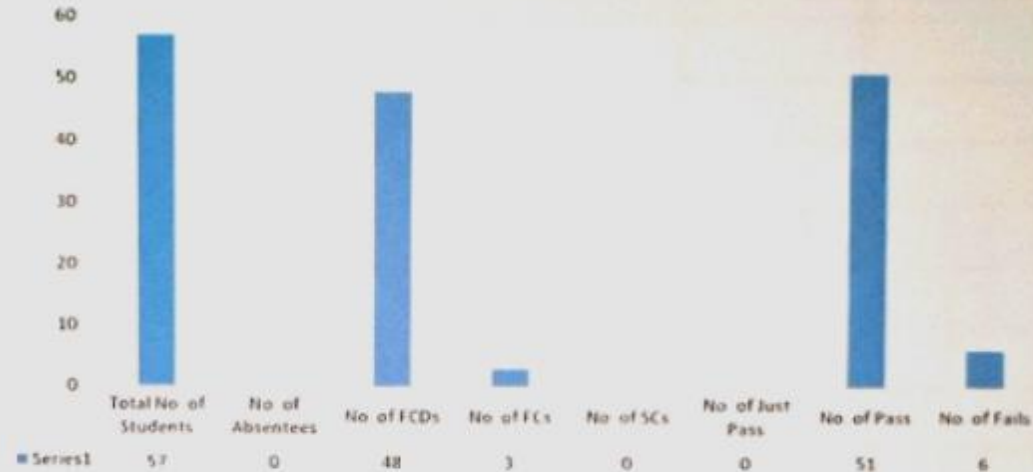

Result Analysis of V semester 2021-22(ODD)

Total No. of Students	57
No. of Absentees	0
No. of FCDs	48
No. of FCs	3
No. of SCs	0
No. of Just Pass	0
No. of Pass	51
No. of Fails	6
Pass %	89.47
Fail %	10.53