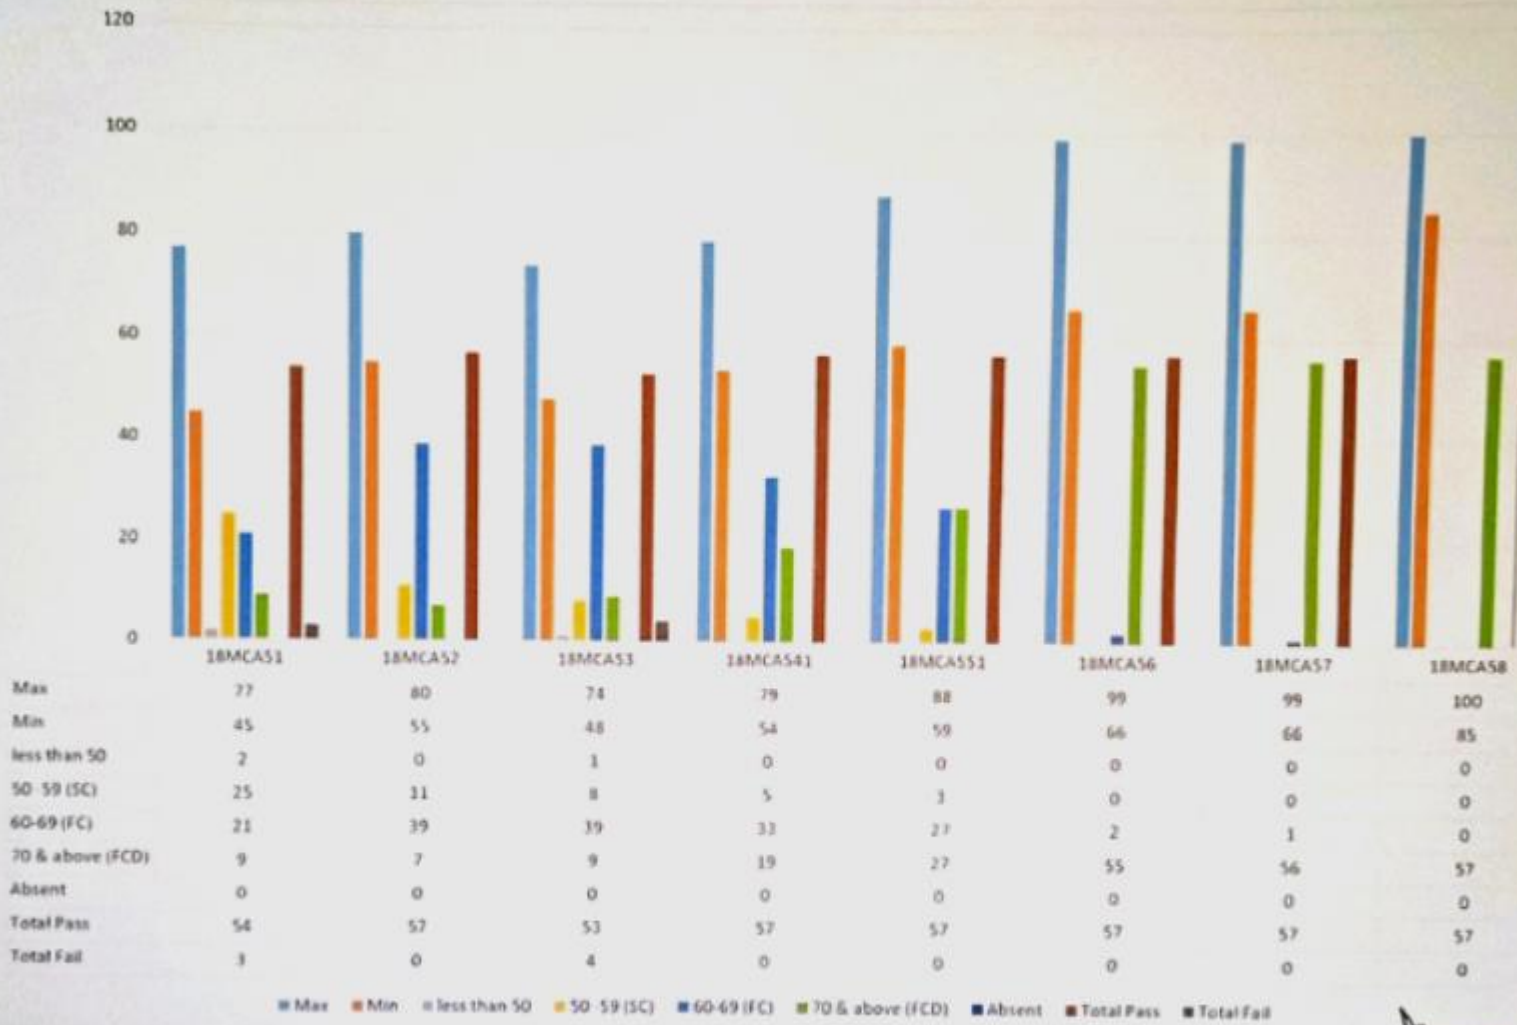

MAHARAJA INSTITUTE OF TECHNOLOGY MYSORE
BELAWADI, SRIRANGAPATNA TQ, MANDYA -571477
DEPARTMENT OF MCA

Head of the Department
Department of MCA
Maharaja Institute of Technology Mysore
Belawadi, Srirangapatna Taluk, Mandya
14/5/2022