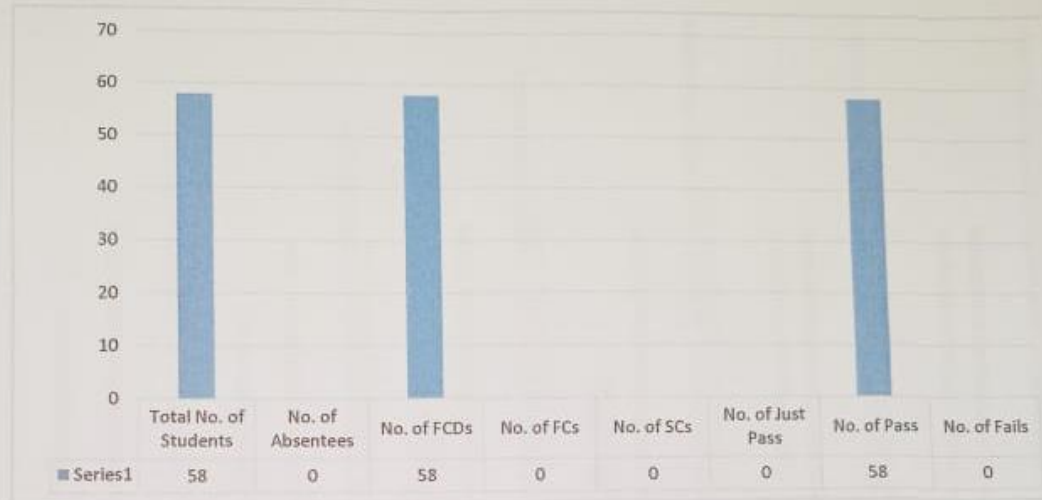

MAHARAJA INSTITUTE OF TECHNOLOGY MYSORE
BELAWADI, SRIRANGAPATNA TQ, MANDYA -571477
DEPARTMENT OF MCA

Result Analysis of III semester 2021-22(ODD)

Total No. of Students	58
No. of Absentees	0
No. of FCDs	58
No. of FCs	0
No. of SCs	0
No. of Just Pass	0
No. of Pass	58
No. of Fails	0
Pass %	100.00
Fail %	0.00

	20MCA31	20MCA32	20MCA33	20MCA35	20MCA34	20MCA36	20MCA37	20MCA38
Max	87	83	86	81	83	100	97	99
Min	50	54	51	56	56	84	79	83
less than 50	0	0	0	0	0	0	0	0
50 -59 (SC)	16	1	7	2	1	0	0	0
60-69 (FC)	28	22	23	18	18	0	0	0
Absent	0	0	0	0	0	0	0	0
Total Pass	58	58	58	58	58	58	58	58
Total Fail	0	0	0	0	0	0	0	0
pass %	100.00	100.00	100.00	100.00	100.00	100.00	100.00	100.00
Fail %	0.00	0.00	0.00	0.00	0.00	0.00	0.00	0.00
Faculty								