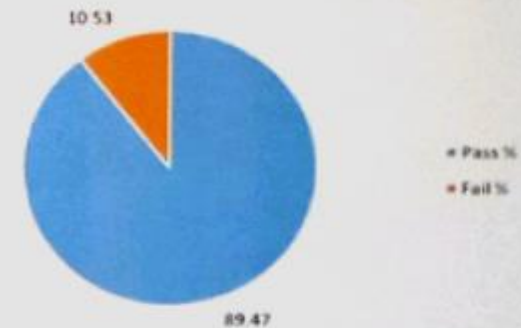

MAHARAJA INSTITUTE OF TECHNOLOGY MYSORE
BELAWADI, SRIRANGAPATNA TQ, MANDYA -571477
DEPARTMENT OF MCA

Result Analysis of V semester 2021-22(ODD)

Total No. of Students	57
No. of Absentees	0
No. of FCDs	48
No. of FCs	3
No. of SCs	0
No. of Just Pass	0
No. of Pass	51
No. of Fails	6
Pass %	89.47
Fail %	10.53

	18MCA51	18MCA52	18MCA53	18MCA54	18MCA55	18MCA56	18MCA57	18MCA58
Max	77	80	74	79	88	99	99	100
Min	45	55	48	54	59	66	66	85
less than 50	2	0	1	0	0	0	0	0
50-59 (SC)	25	11	8	5	3	0	0	0
60-69 (FC)	21	39	39	33	27	2	1	0
70 & above (FCD)	9	7	9	19	27	55	56	57
Absent	0	0	0	0	0	0	0	0
Total Pass	54	57	53	57	57	57	57	57
Total Fail	3	0	4	0	0	0	0	0
pass %	94.74	100.00	92.98	100.00	100.00	100.00	100.00	100.00
Fail %	5.26	0.00	7.02	0.00	0.00	0.00	0.00	0.00
Faculty