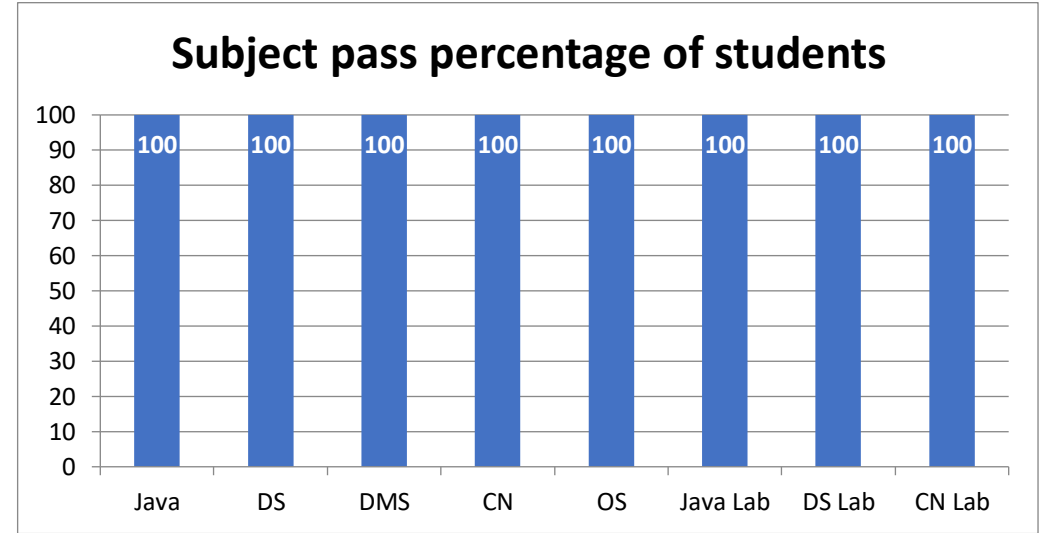

DEPARTMENT OF MCA, MIT MYSORE

II Semester MCA Result Analysis Examination June to Aug 2019

FAIL	TOTAL PASS	PERCENTAGE
1	15	100 %

Subject	Total Pass	Fail	Absent	Percentage
Java	15	0	NIL	100 %
DS	15	0	NIL	100 %
DMS	15	0	NIL	100 %
CN	15	0	NIL	100 %
OS	15	0	NIL	100 %
Java Lab	15	0	NIL	100 %
DS Lab	15	0	NIL	100 %
CN Lab	15	0	NIL	100 %

Date: 20-Aug-2019

Head of the Department

DEPARTMENT OF MCA, MIT MYSORE

IV Semester MCA Result Analysis Examination June to Aug 2019

FAIL	TOTAL PASS	PERCENTAGE
2	52	96 %

Subject	Total Pass	Fail	Absent	Percentage
WCMT	53	1	NIL	98 %
Adv Java	54	0	NIL	100 %
DWDM	54	0	NIL	100 %
Adv Web	53	1	NIL	98 %
ST	54	0	NIL	100 %
Adv Java Lab	54	0	NIL	100 %
Adv Web Lab	54	0	NIL	100 %
ST Lab	54	0	NIL	100 %