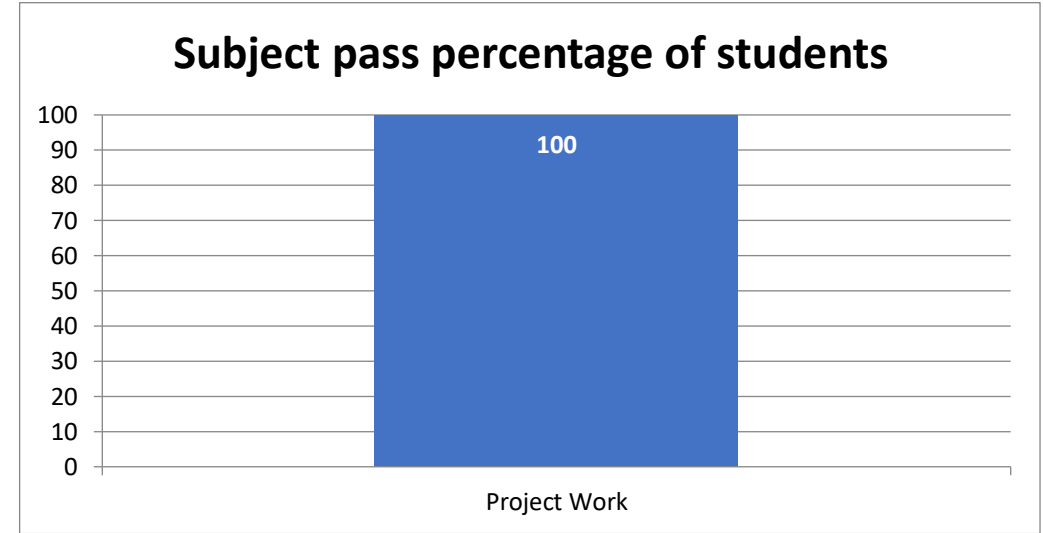

Date: 20-Aug-2019

Head of the Department

DEPARTMENT OF MCA, MIT MYSORE

VI Semester MCA Result Analysis Examination June to Aug 2019

FAIL	TOTAL PASS	PERCENTAGE
0	64	100 %

Total Number of Students = 64

Subject	Total Pass	Fail	Absent	Percentage
16MCA61	64	0	NIL	100 %