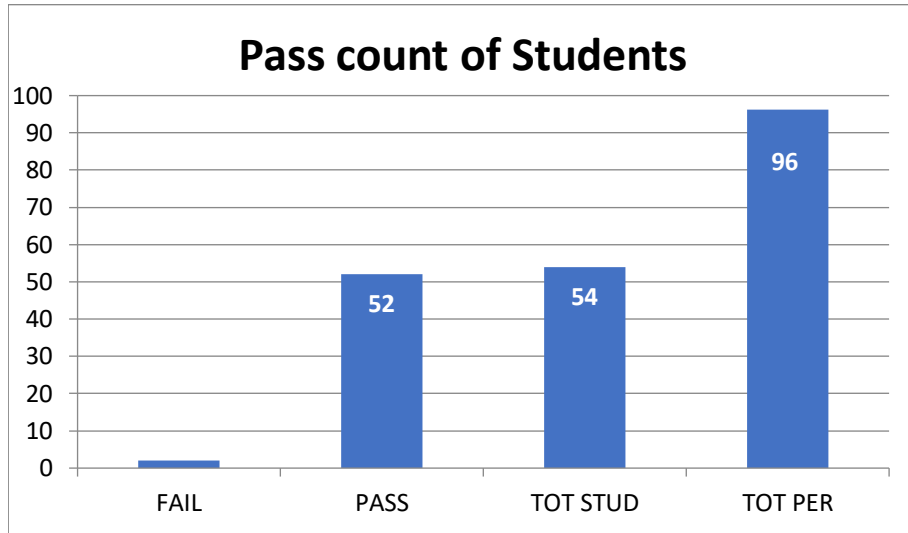

DEPARTMENT OF MCA, MIT MYSORE

II Semester MCA Result Analysis Examination June to Aug 2019

FAIL	TOTAL PASS	PERCENTAGE
1	15	100 %

Subject	Total Pass	Fail	Absent	Percentage
Java	15	0	NIL	100 %
DS	15	0	NIL	100 %
DMS	15	0	NIL	100 %
CN	15	0	NIL	100 %
OS	15	0	NIL	100 %
Java Lab	15	0	NIL	100 %
DS Lab	15	0	NIL	100 %
CN Lab	15	0	NIL	100 %

Date: 20-Aug-2019

Head of the Department

DEPARTMENT OF MCA, MIT MYSORE

IV Semester MCA Result Analysis Examination June to Aug 2019

FAIL	TOTAL PASS	PERCENTAGE
2	52	96 %

Subject	Total Pass	Fail	Absent	Percentage
WCMT	53	1	NIL	98 %
Adv Java	54	0	NIL	100 %
DWDM	54	0	NIL	100 %
Adv Web	53	1	NIL	98 %
ST	54	0	NIL	100 %
Adv Java Lab	54	0	NIL	100 %
Adv Web Lab	54	0	NIL	100 %
ST Lab	54	0	NIL	100 %