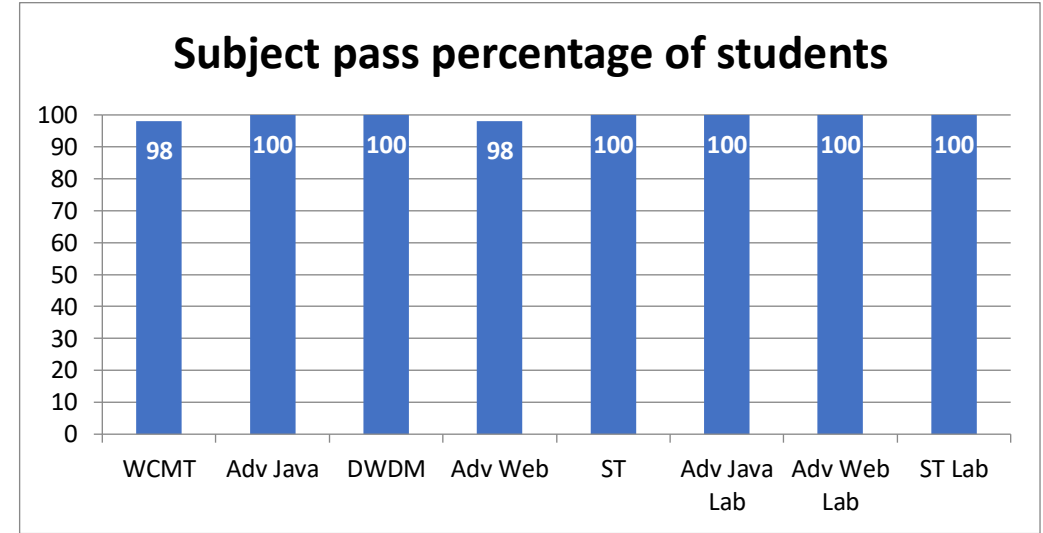

Date: 20-Aug-2019

Head of the Department

DEPARTMENT OF MCA, MIT MYSORE

IV Semester MCA Result Analysis Examination June to Aug 2019

FAIL	TOTAL PASS	PERCENTAGE
2	52	96 %

Subject	Total Pass	Fail	Absent	Percentage
WCMT	53	1	NIL	98 %
Adv Java	54	0	NIL	100 %
DWDM	54	0	NIL	100 %
Adv Web	53	1	NIL	98 %
ST	54	0	NIL	100 %
Adv Java Lab	54	0	NIL	100 %
Adv Web Lab	54	0	NIL	100 %
ST Lab	54	0	NIL	100 %