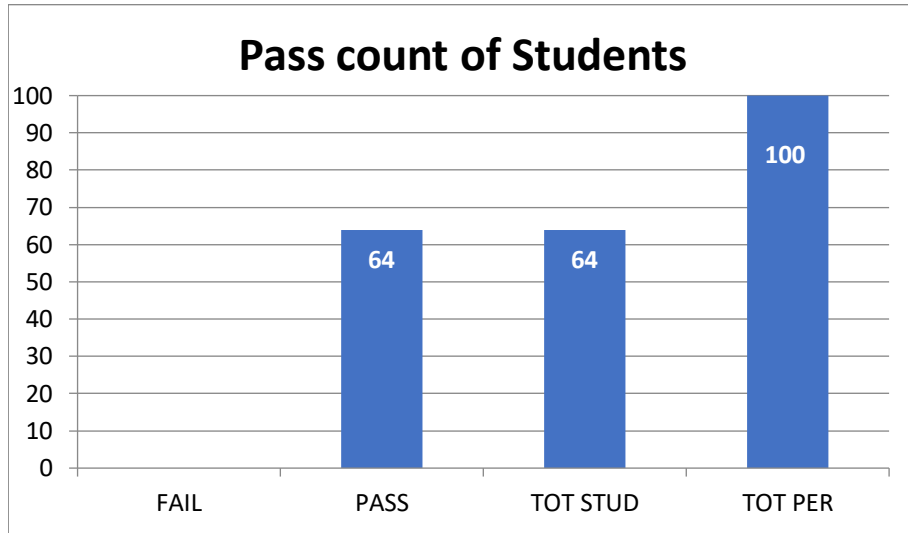

DEPARTMENT OF MCA, MIT MYSORE

VI Semester MCA Result Analysis Examination June to Aug 2019

FAIL	TOTAL PASS	PERCENTAGE
0	64	100 %

Total Number of Students = 64