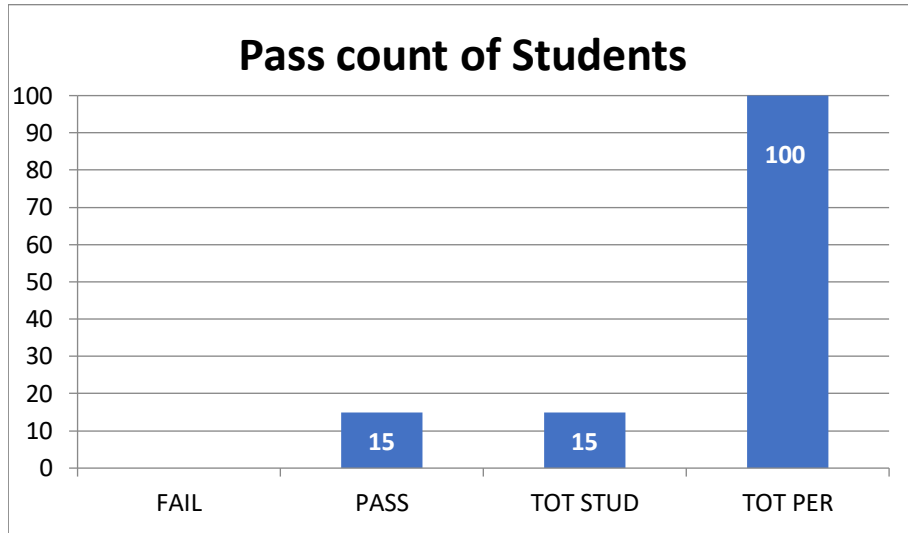

DEPARTMENT OF MCA, MIT MYSORE

II Semester MCA Result Analysis Examination June to Aug 2019

FAIL	TOTAL PASS	PERCENTAGE
1	15	100 %

Subject	Total Pass	Fail	Absent	Percentage
Java	15	0	NIL	100 %
DS	15	0	NIL	100 %
DMS	15	0	NIL	100 %
CN	15	0	NIL	100 %
OS	15	0	NIL	100 %
Java Lab	15	0	NIL	100 %
DS Lab	15	0	NIL	100 %
CN Lab	15	0	NIL	100 %

Date: 20-Aug-2019

Head of the Department

DEPARTMENT OF MCA, MIT MYSORE

IV Semester MCA Result Analysis Examination June to Aug 2019

FAIL	TOTAL PASS	PERCENTAGE
2	52	96 %

Subject	Total Pass	Fail	Absent	Percentage
WCMT	53	1	NIL	98 %
Adv Java	54	0	NIL	100 %
DWDM	54	0	NIL	100 %
Adv Web	53	1	NIL	98 %
ST	54	0	NIL	100 %
Adv Java Lab	54	0	NIL	100 %
Adv Web Lab	54	0	NIL	100 %
ST Lab	54	0	NIL	100 %