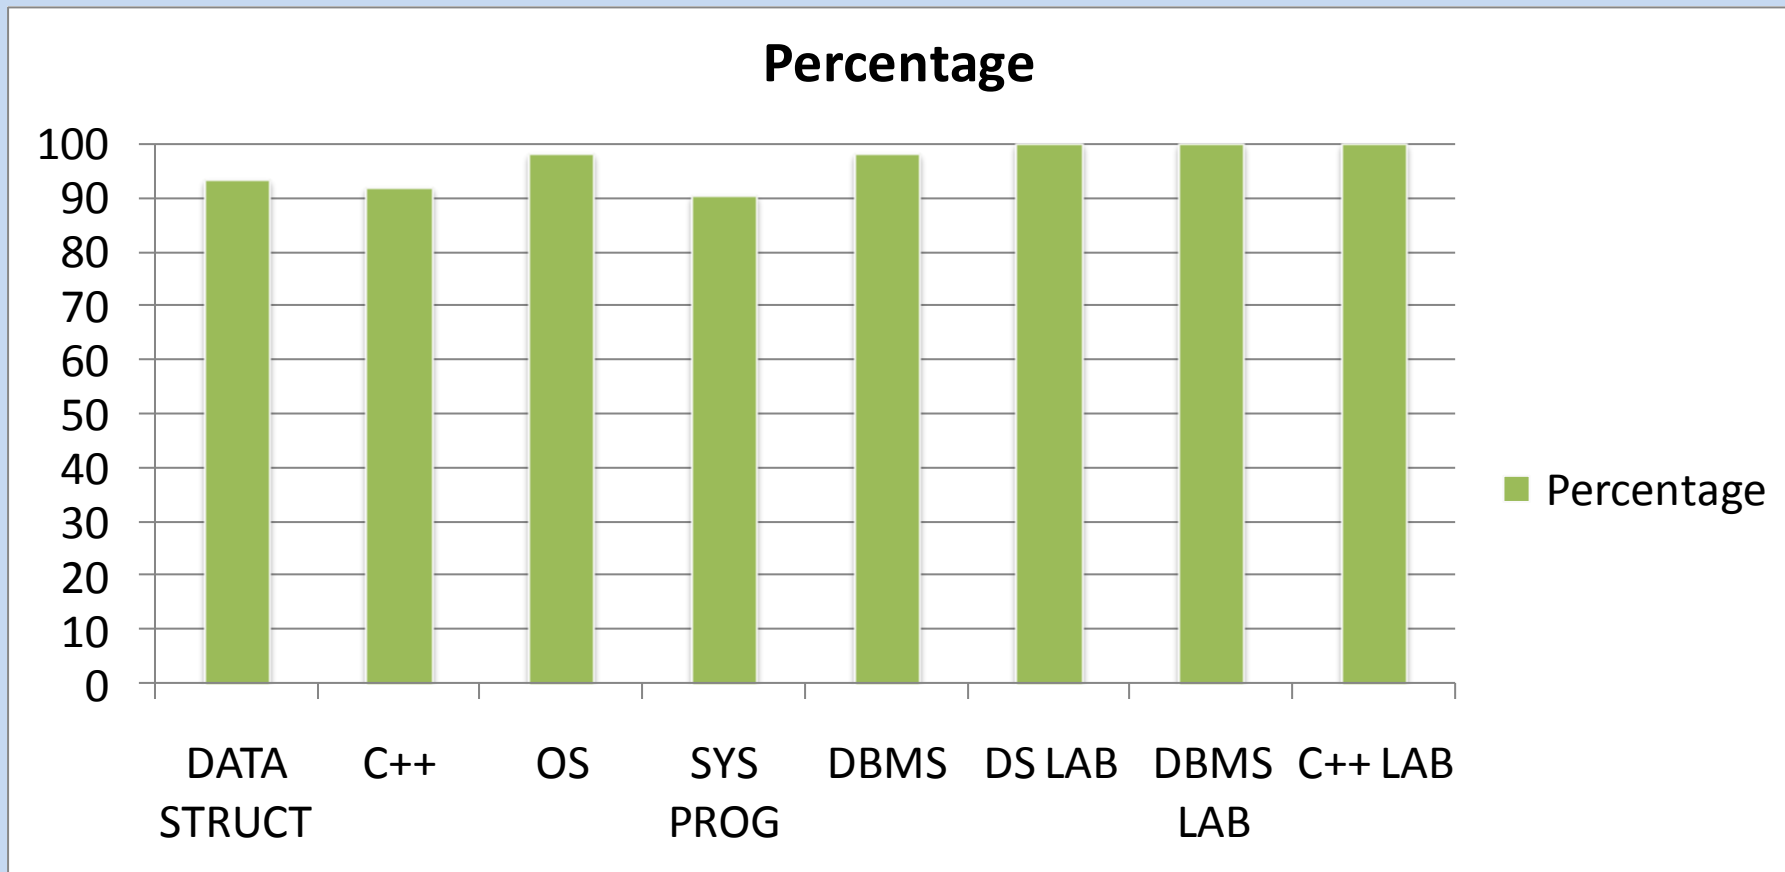

RESULT ANALYSIS
BATCH 2013-2016
Department Of MCA,
MIT, Mysore

II SEMESTER MCA June 2014

TOTAL PERCENTAGE : 80.95%

I SEMESTER MCA Dec 2013

TOTAL PERCENTAGE : 56.06%