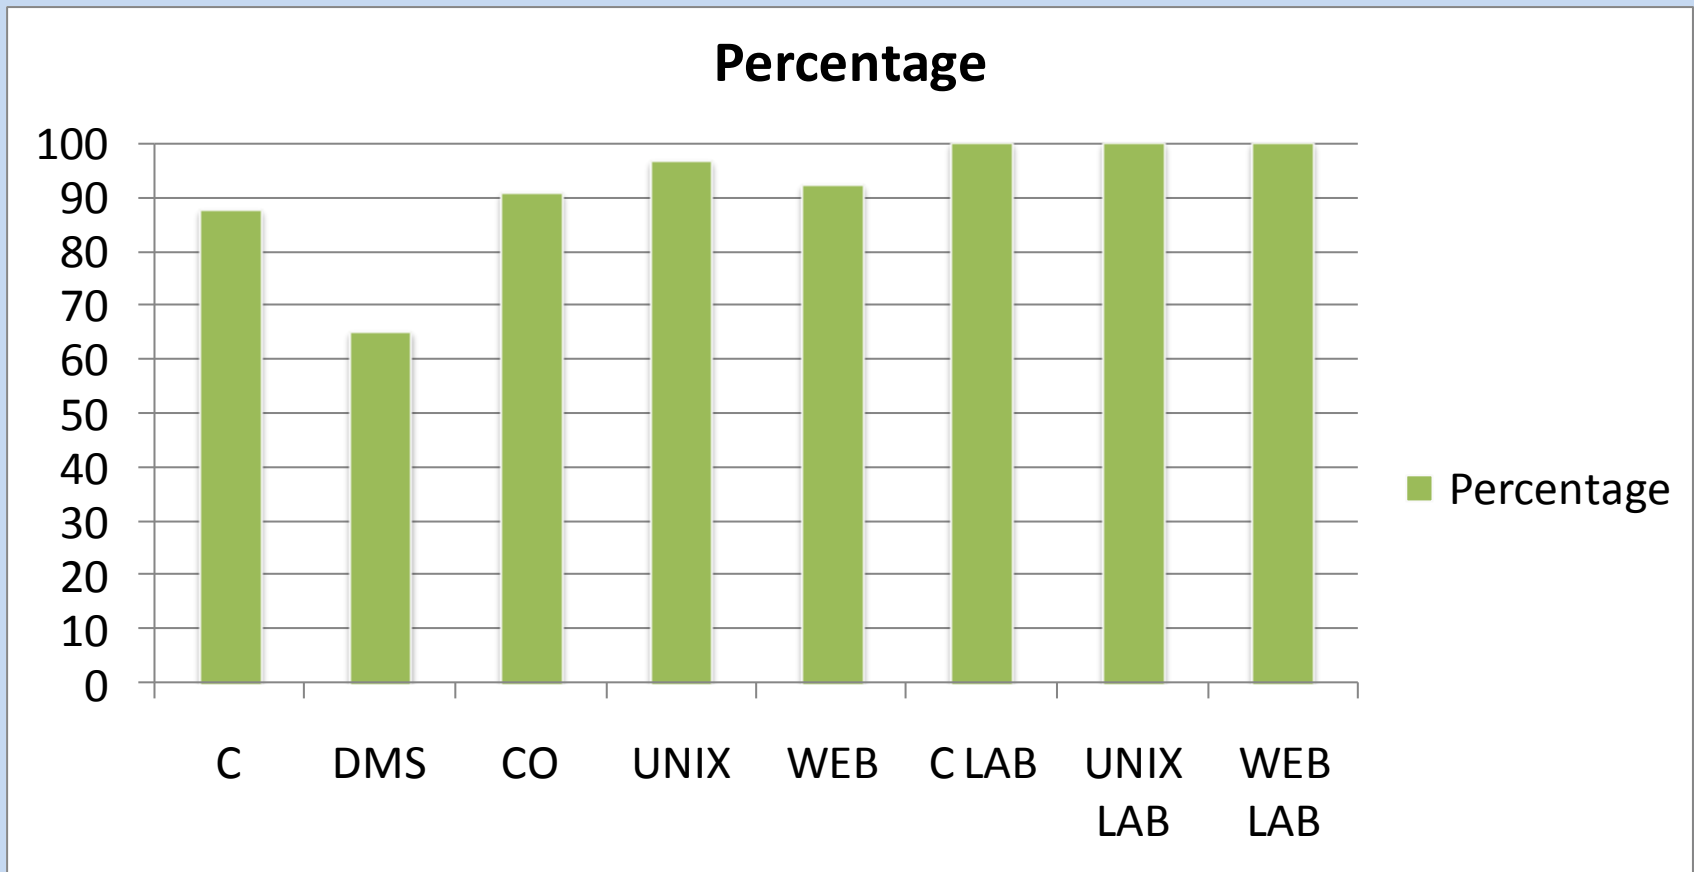

RESULT ANALYSIS
BATCH 2013-2016
Department Of MCA,
MIT, Mysore

II SEMESTER MCA June 2014

TOTAL PERCENTAGE : 80.95%

I SEMESTER MCA Dec 2013

TOTAL PERCENTAGE : 56.06%