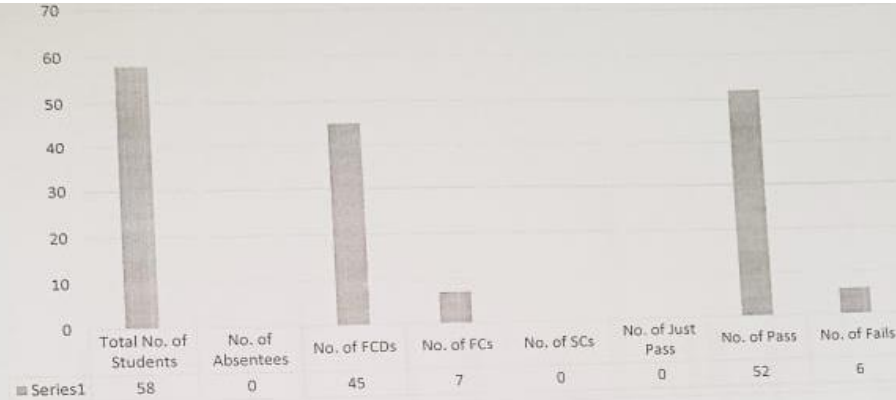

MAHARAJA INSTITUTE OF TECHNOLOGY MYSORE
BELAWADI, SRIRANGAPATNA TQ, MANDYA -571477
DEPARTMENT OF MCA

Result Analysis of III semester AY-2020-21(ODD)

Total No. of Students	58
No. of Absentees	0
No. of FCDs	45
No. of FCs	7
No. of SCs	0
No. of Just Pass	0
No. of Pass	52
No. of Fails	6
Pass %	89.66
Fail %	10.34

	18MCA31	18MCA32	18MCA33	18MCA35	18MCA34	18MCA36	18MCA37	18MCA38
Max	78	84	81	78	79	94	99	100
Min	54	46	47	0	55	30	30	30
less than 50	0	2	1	1	0	1	1	1
50-59 (SC)	3	2	12	21	5	0	0	0
60-69 (FC)	39	39	17	19	30	0	0	1
70 & above (FCD)	16	15	28	17	23	57	57	56
Absent	0	0	0	0	0	0	0	0
Total Pass	57	55	56	56	58	57	57	57
Total Fail	1	3	2	2	0	1	1	1
pass %	98.28	94.83	96.55	96.55	100.00	98.28	98.28	98.28
Fail %	1.72	5.17	3.45	3.45	0.00	1.72	1.72	1.72
Faculty