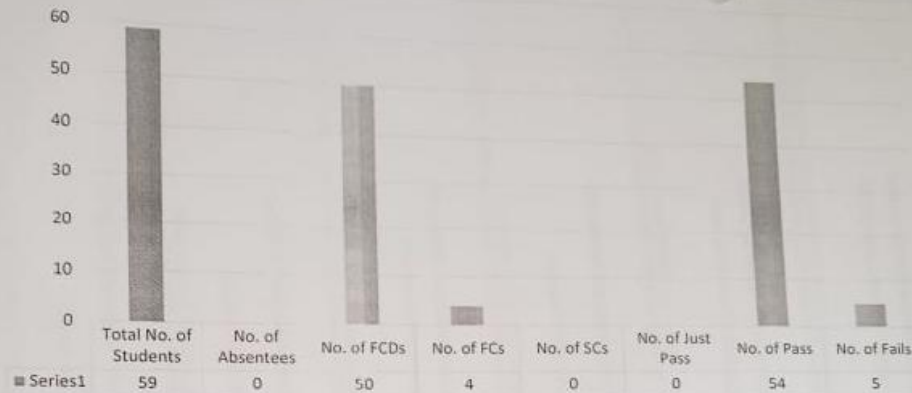

MAHARAJA INSTITUTE OF TECHNOLOGY MYSORE
BELAWADI, SRIRANGAPATNA TQ, MANDYA -571477
DEPARTMENT OF MCA

Result Analysis of I semester AY-2020-21(ODD)

Total No. of Students	59
No. of Absentees	0
No. of FCDs	50
No. of FCs	4
No. of SCs	0
No. of Just Pass	0
No. of Pass	54
No. of Fails	5
Pass %	91.53
Fail %	8.47