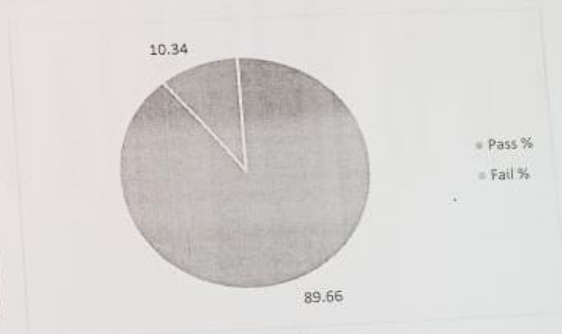

[Handwritten Signature]
Head of the Department
Master of Computer Application
Maharaja Institute of Technology
Mysore