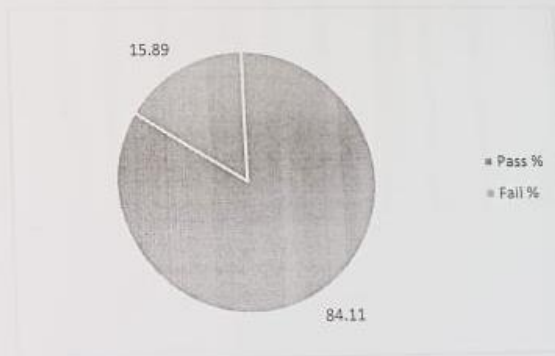

[Signature]
HEAD OF THE DEPARTMENT
Department of Computer Applications
Maharaja Institute of Technology Mysore