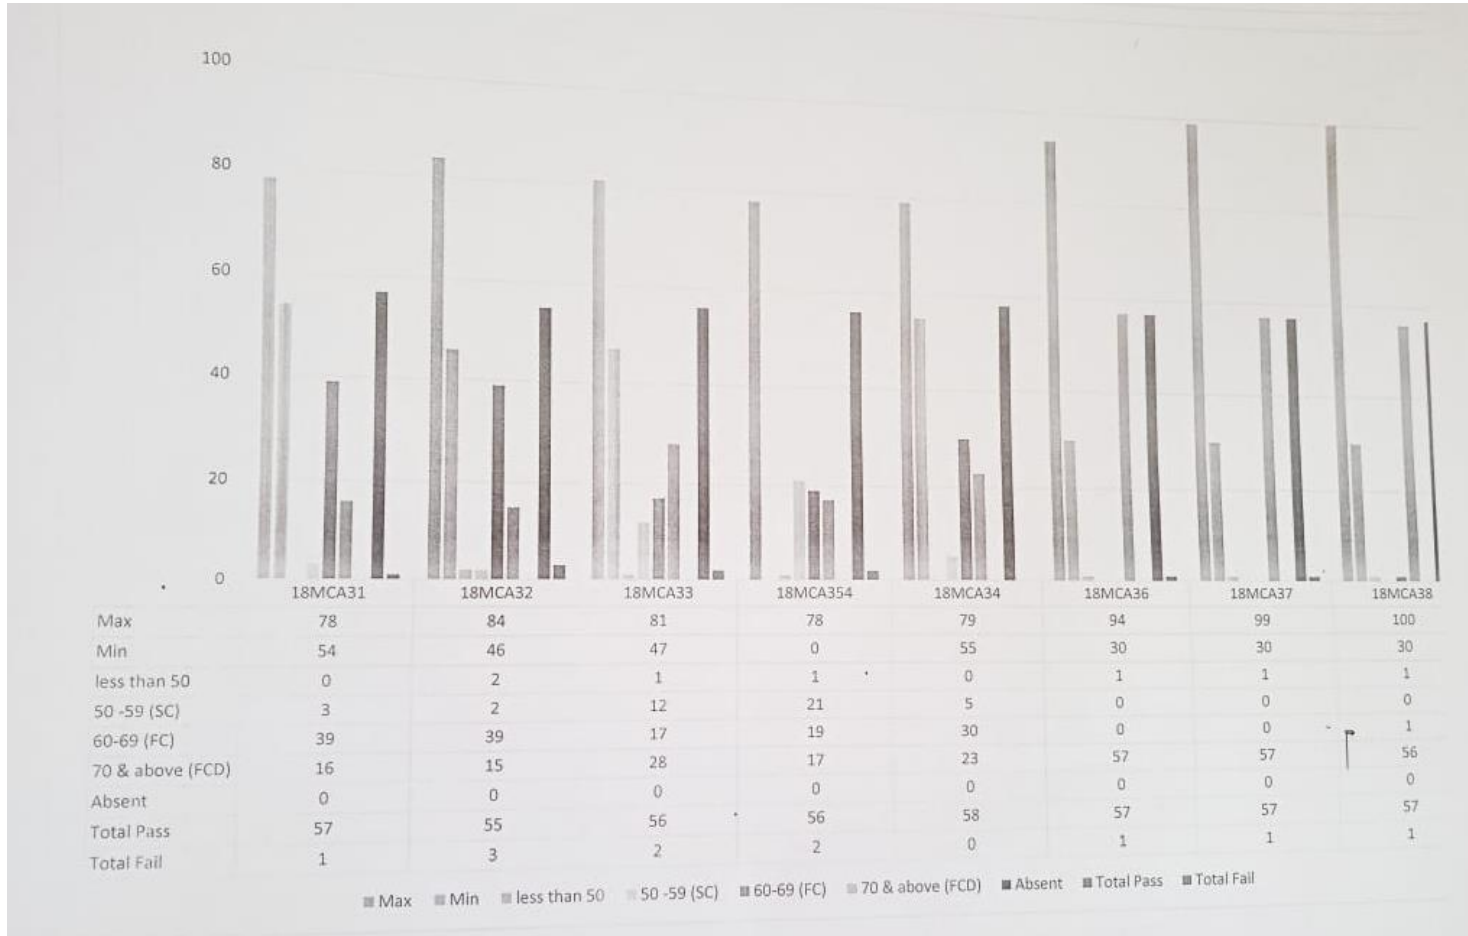

MAHARAJA INSTITUTE OF TECHNOLOGY MYSORE
BELAWADI, SRIRANGAPATNA TQ, MANDYA -571477
DEPARTMENT OF MCA

Result Analysis of V semester AY-2020-21(ODD)

Total No. of Students	107
No. of Absentees	0
No. of FCDs	52
No. of FCs	38
No. of SCs	0
No. of Just Pass	0
No. of Pass	90
No. of Fails	17
Pass %	84.11
Fail %	15.89