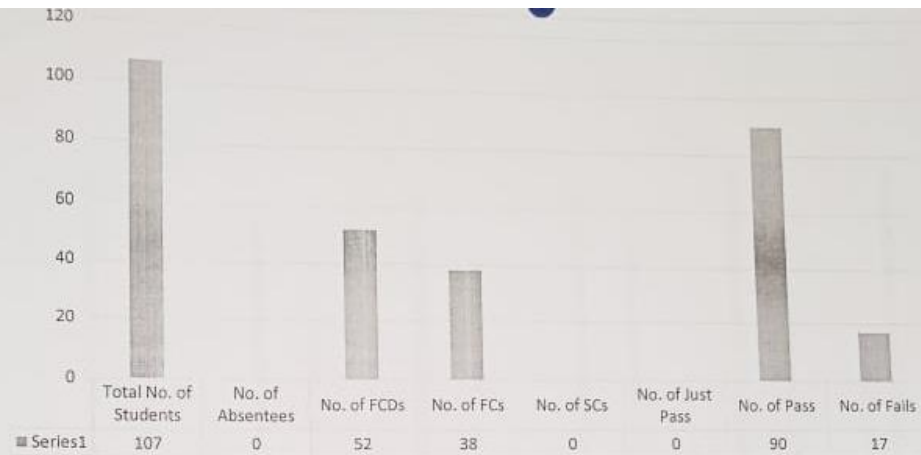

Result Analysis of V semester AY-2020-21(ODD)

Total No. of Students	107
No. of Absentees	0
No. of FCDs	52
No. of FCs	38
No. of SCs	0
No. of Just Pass	0
No. of Pass	90
No. of Fails	17
Pass %	84.11
Fail %	15.89